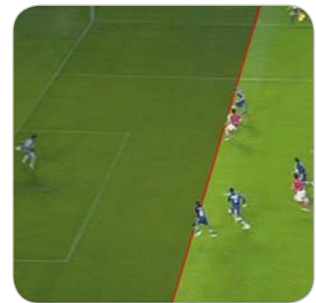

■ **On-the-fly offside line creator available on all standard Remotelsm controller**

- Less than 10sec offside line creation
- No extra material required

■ **SNMP reporting**

All hardware and software activity will be reported in a centralized manner using SNMP protocol.