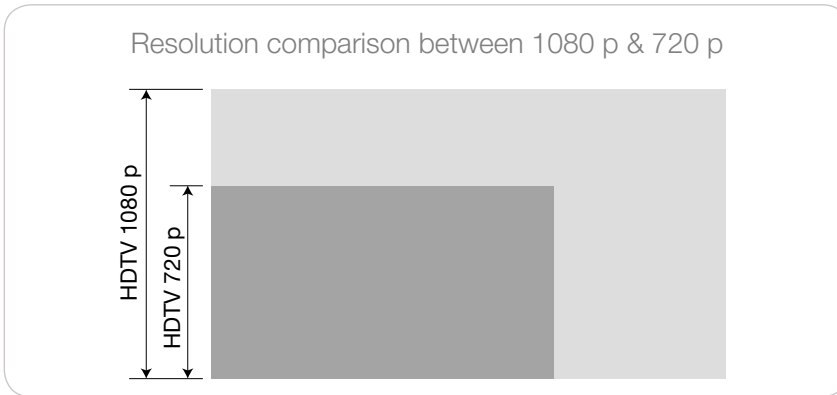

- Loop recording
- Instant replay
- Live slow motion
- Cue
- Clipping
- Instant editing
- Dual networking access : XNet[2] and GIGE

■ **Full 1080p (50/60Hz) recording and playback capabilities.**

Dual link is managed by 2 synchronized Rec & Play channels meeting the SMPTE standard